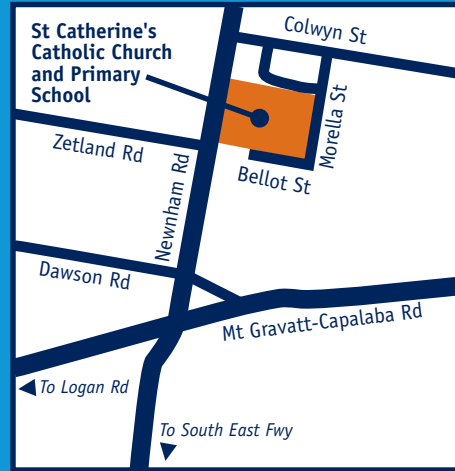

***Our living vision
for a shared future***

St Catherine's Primary School
Prep to Year 6

388 Newnham Road
Wishart Qld 4122

Phone (07) 3349 7188
E-mail: pwishart@bne.catholic.edu.au
www.stcatherinescps.qld.edu.au